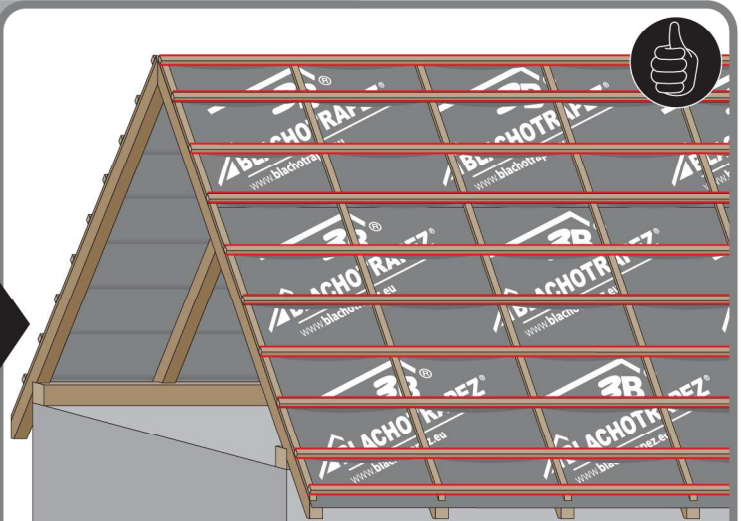

max 4000 r/min

2

3a

3b

3c

Germania[®]
simetric

GERMAN
simetric

BLACHTRAPEZ