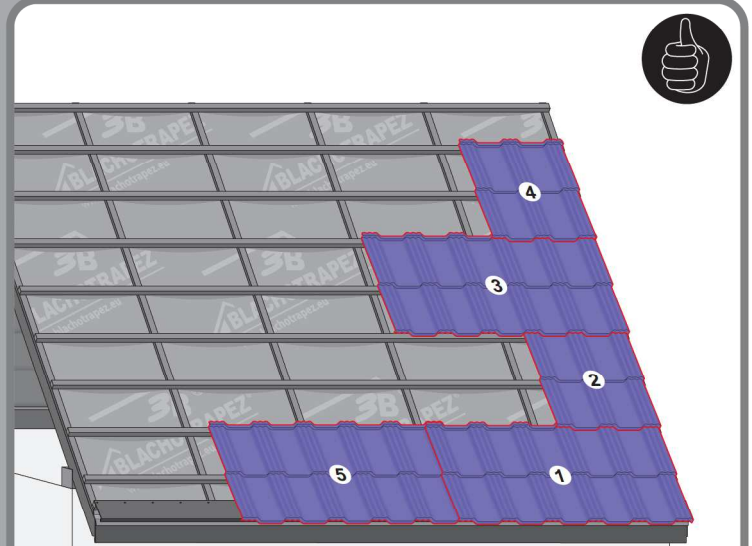

max 4000 r/min

2

3a

3b

3c

Germania[®]
simetric

GERMAN
simetric

BLACHTRAPEZ

3d

TANIA

5a

5b

5c

BLACHOTRAPEZ

5d

BLACHOTRAPEZ