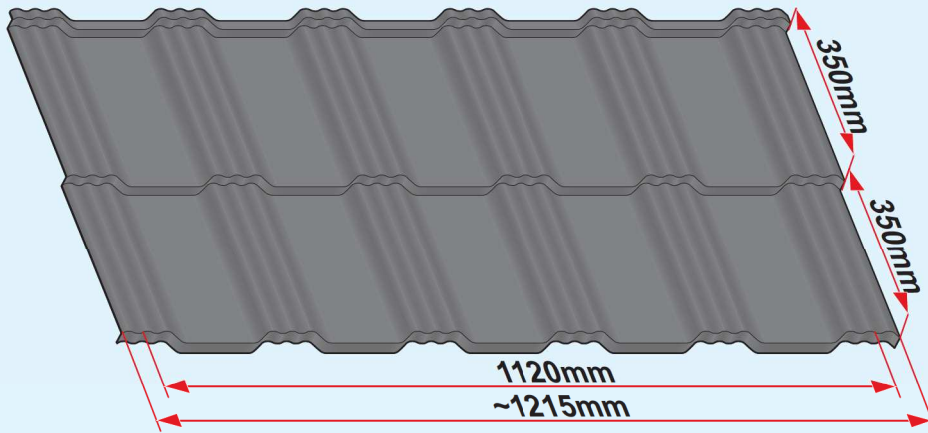

Germania®
simetric