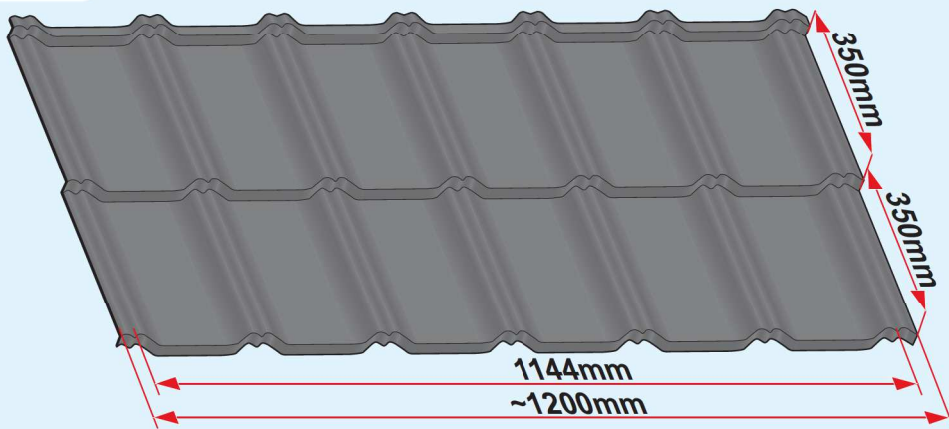

GERMAN
simetric