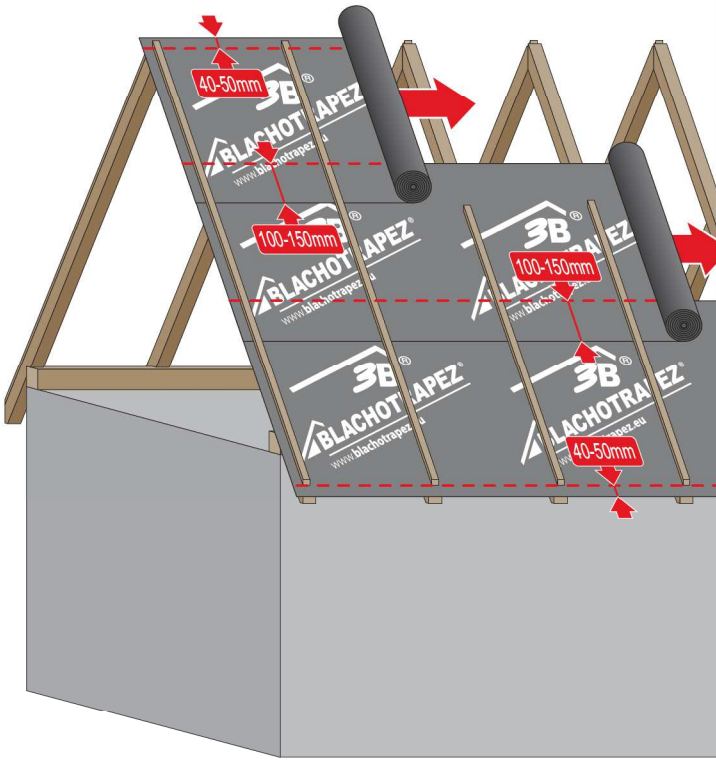

max 4000 r/min

2

3a

3b

3c

Germania[®]
simetric

GERMAN
simetric

BLACHTRAPEZ