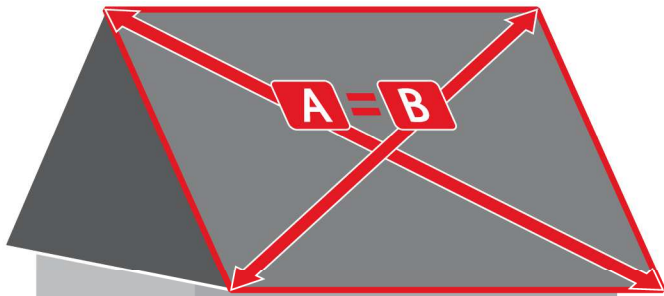

max 4000 r/min

2

3a

3b

3c

Germania[®]
simetric

GERMAN
simetric

BLACHTRAPEZ