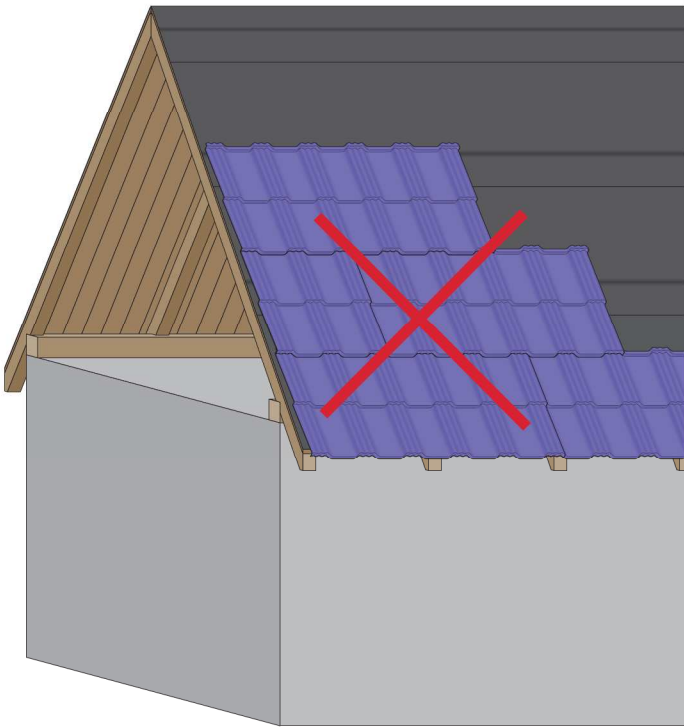

max 4000 r/min

2

3a

3b

3c

Germania[®]
simetric

GERMAN
simetric

BLACHTRAPEZ