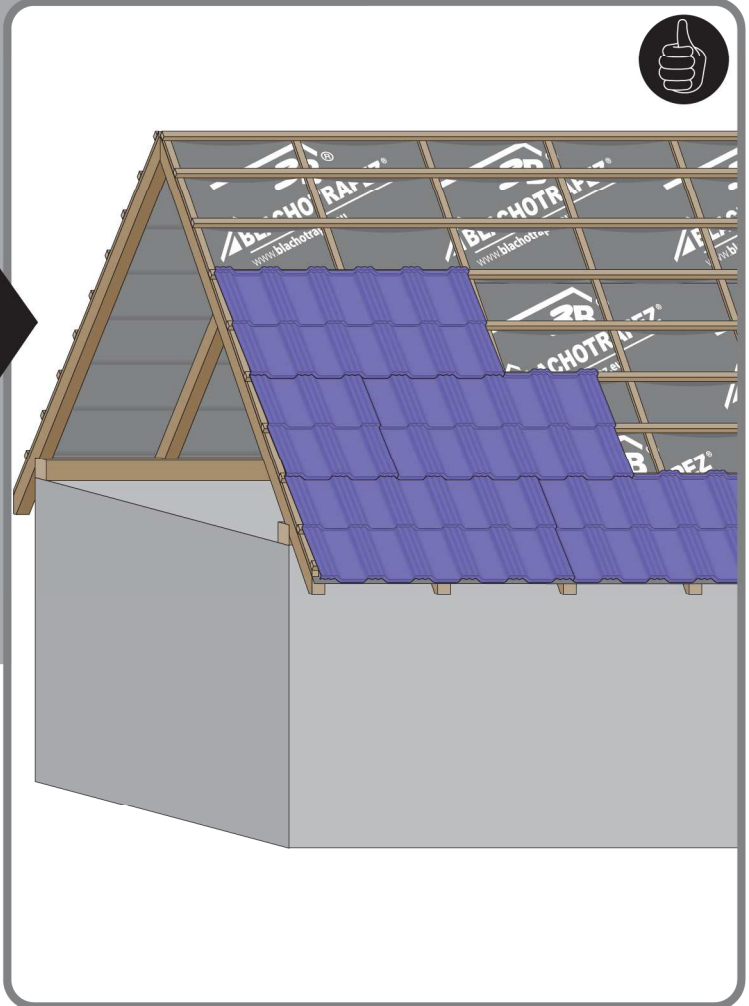

max 4000 r/min

2

3a

3b

3c

Germania[®]
simetric

GERMAN
simetric

BLACHTRAPEZ