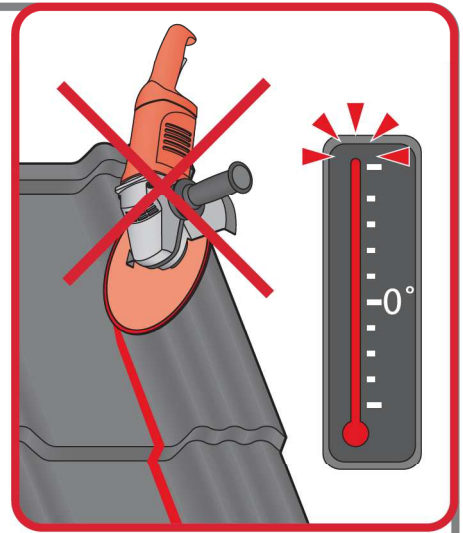

max 4000 r/min

2

3a

3b

3c

Germania[®]
simetric

GERMAN
simetric

BLACHTRAPEZ