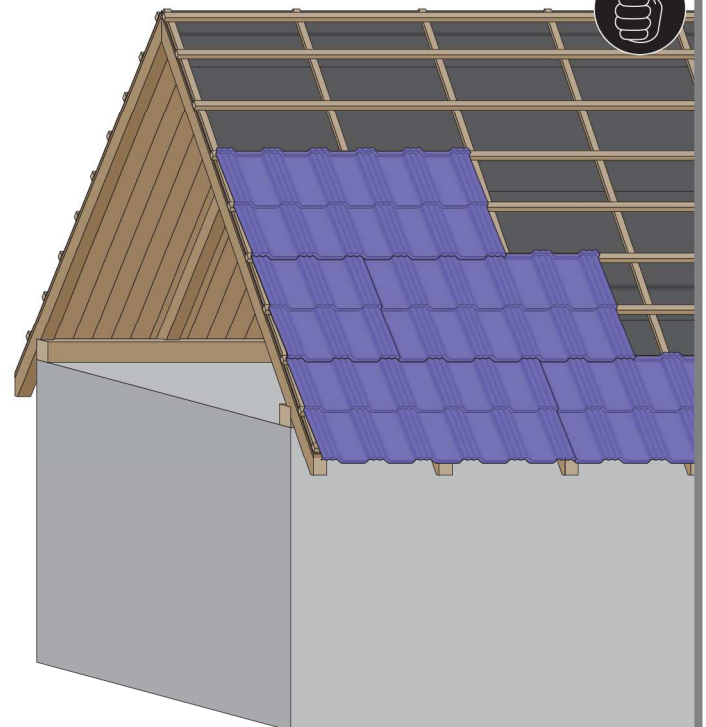

max 4000 r/min

2

3a

3b

3c

Germania[®]
simetric

GERMAN
simetric

BLACHTRAPEZ