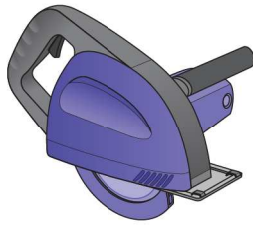

max 4000 r/min

2

3a

3b

3c

Germania[®]
simetric

GERMAN
simetric

BLACHTRAPEZ