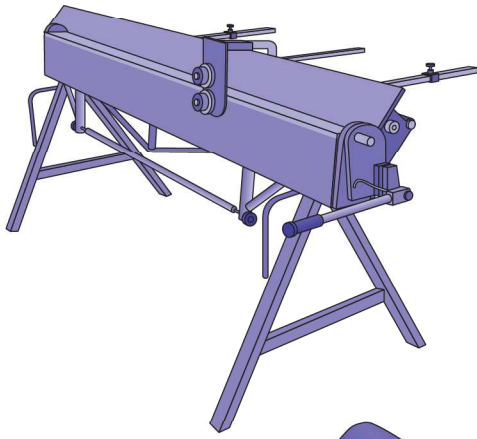

max 4000 r/min

2

3a

3b

3c

Germania[®]
simetric

GERMAN
simetric

BLACHTRAPEZ