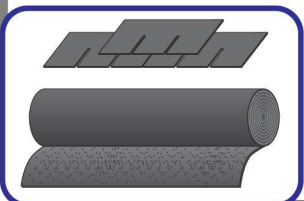

max 4000 r/min

2

3a

3b

3c

Germania[®]
simetric

GERMAN
simetric

BLACHTRAPEZ