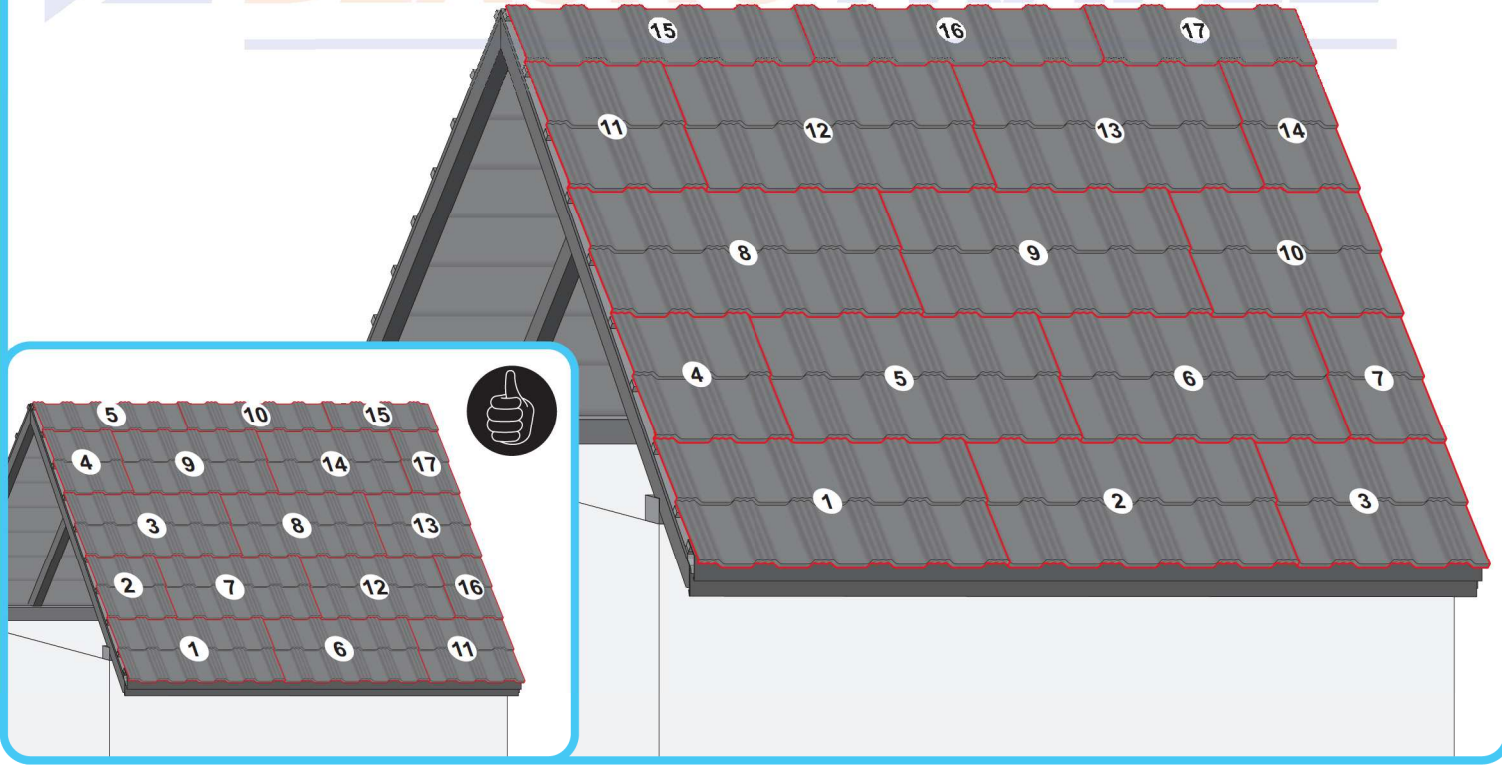

max 4000 r/min

2

3a

3b

3c

Germania[®]
simetric

GERMAN
simetric

BLACHTRAPEZ